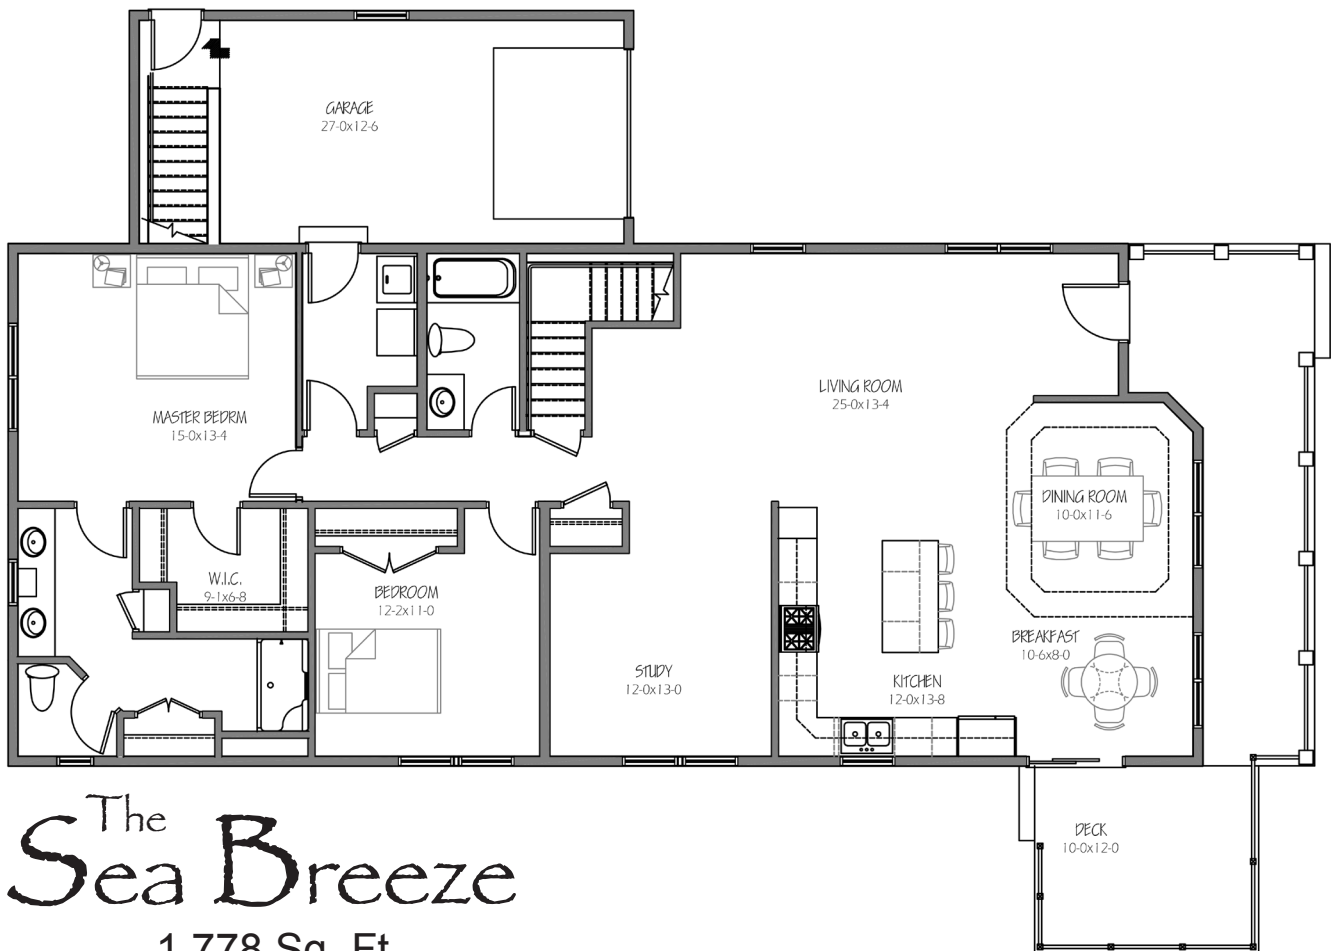

South  Shore
Village

The Sea Breeze

The Sea Breeze

1,778 Sq. Ft.

2 Bedrooms, 2 Bathrooms, Den
1 or 2 car garage option